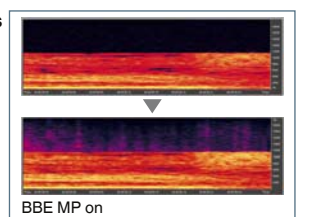

• BBE MP Process

*This Diagram shows only image for function of BBE MP

Bluetooth® Interface

Keep your cell phone or Bluetooth Audio enabled playback device safe and sound in your pocket or purse while enjoying crystal-clear sound through the optional BLT370 Bluetooth transceiver.